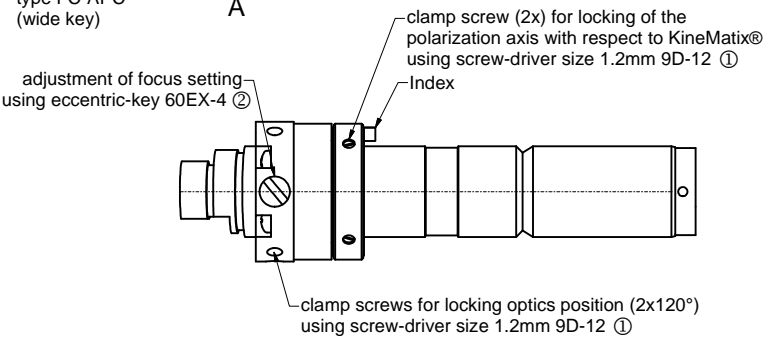

Index

A-A

Tools for assembly and adjustment

- screw driver size 1.2mm 9D-12
- eccentric-key 60EX-4

①

②

KineMatix® not included

! Don't touch any other screws !

		Allgemeintoleranz ISO 2768 - f		Maßstab: 2:1	
		60FC-K-4-xx		Fiber Coupler FC-APC	
		compatible with KineMatix®			
		Schäfer&Kirchhoff OPTO-SENSORIK UND MESSTECHNIK		9709-2073-0100	
		Datei: 970920730100.idw		Blatt A2	
		Model: 970920710100_of.iam		Blatt: 1	