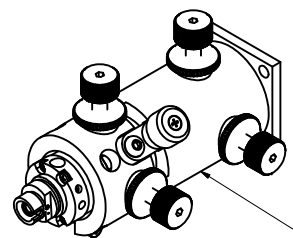

Index

A-A

Tools for assembly and adjustment

- screw driver size 1.2mm 9D-12
- eccentric-key 60EX-4

①

②

KineMatix® not included

! Don't touch any other screws !

		Allgemeintoleranz ISO 2768 - f		Maßstab: 2:1	
		60FC-K-4-xx		Fiber Coupler FC-APC	
		compatible with KineMatix®			
		Schäfer&Kirchhoff OPTO-SENSORIK UND MESSTECHNIK		9709-2073-0100	
		Datei: 970920730100.idw		Blatt A2	
		Model: 970920710100_of.iam		Blatt: 1	