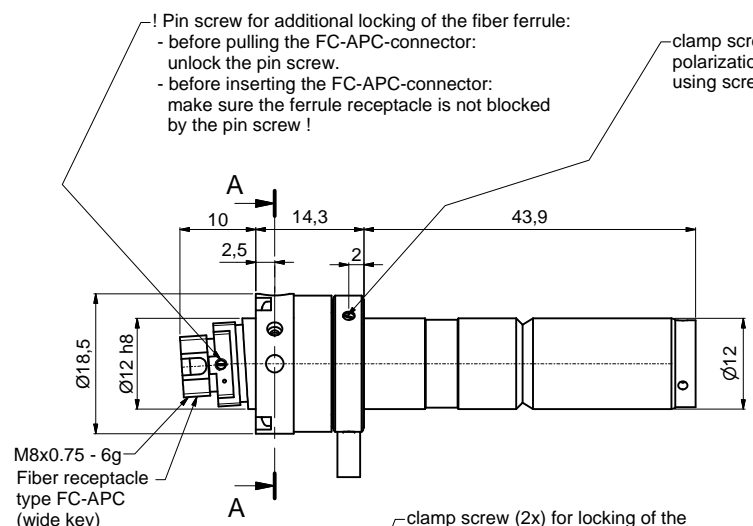

Index

A-A

Tools for assembly and adjustment

- screw driver size 1.2mm 9D-12
- eccentric-key 60EX-4

①

②

KineMatix® not included

! Don't touch any other screws !

		Allgemeintoleranz ISO 2768 - f		Maßstab: 2:1	
		60FC-K-4-xx		Fiber Coupler FC-APC	
		compatible with KineMatix®			
		Schäfer&Kirchhoff OPTO-SENSORIK UND MESSTECHNIK		9709-2073-0100	
		Datei: 970920730100.idw		Blatt A2	
		Model: 970920710100_of.iam		Blatt: 1	