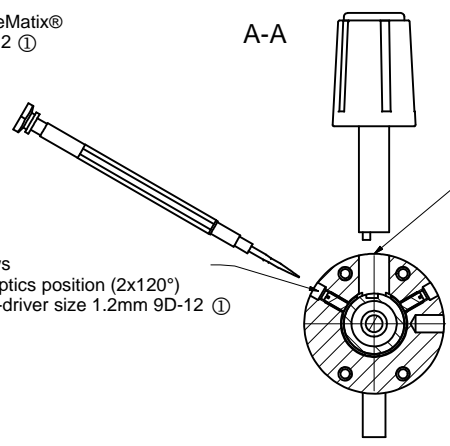

Index

A-A

Tools for assembly and adjustment

- screw driver size 1.2mm 9D-12
- eccentric-key 60EX-4

①

②

KineMatix® not included

! Don't touch any other screws !

		Allgemeintoleranz ISO 2768 - f		Maßstab: 2:1	
		60FC-K-4-xx		Fiber Coupler FC-APC	
		compatible with KineMatix®			
		Schäfer&Kirchhoff OPTO-SENSORIK UND MESSTECHNIK		9709-2073-0100	
		Datei: 970920730100.idw		Blatt A2	
		Model: 970920710100_of.iam		Blatt: 1	