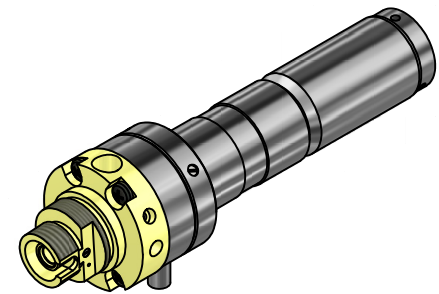

Index

A-A

Tools for assembly and adjustment

- screw driver size 1.2mm 9D-12
- eccentric-key 60EX-4

①

②

KineMatix® not included

! Don't touch any other screws !

		Allgemeintoleranz ISO 2768 - f		Maßstab: 2:1	
		60FC-K-4-xx		Fiber Coupler FC-APC	
		compatible with KineMatix®			
		Schäfer&Kirchhoff OPTO-SENSORIK UND MESSTECHNIK		9709-2073-0100	
		Datei: 970920730100.idw		Blatt A2	
		Model: 970920710100_of.iam		Blatt: 1	