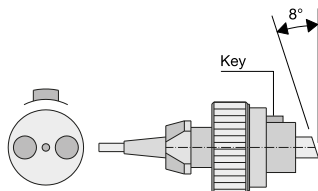

OPTION: CUSTOMIZED POLISH ORIENTATION

Optional customized orientation (FCP8)