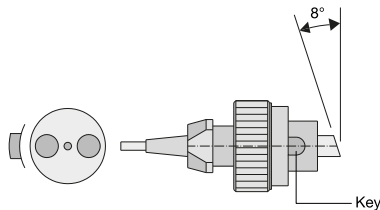

Fibers with narrow key connector can be used with couplers and collimators with wide key receptacle with no problem. You need to simply adhere to the "right-hand orientation rule".

Generally, with any FC PC or FC APC type connector there is a freeplay when inserting the fiber into the fiber coupler. The free play in between the connector ferrule and receptacle is only a few microns, but necessary for inserting the ferrule without force. There is a difference between the receptacle and key width for wide key (2.14 mm) and narrow key (2.0 mm) fibers. If you follow the so-called "[right-hand orientation rule](#)" you can reproducibly attach and reattach even PM fibers with narrow key receptacle to fiber couplers with wide key receptacle without difficulty.

Connector Type	SM fiber	PM fiber	MM fiber	PC / APC	opt. amagn. connectors	opt. end caps	coupling type	Remarks
FC (wide key, "N")	x	x	x	x/x	x	x	Screw	Standard, compatible with all couplers type FC
FC (narrow key, "R")	x	x	x	x/x	x	x	Screw	compatible with all couplers type FC
AVIM	x	x	x	x/x			Screw	comp. with LSA
LSA (DIN)	x	x	x	x/x			Screw	comp. with DIN, AVIO and AVIM
SMA-905 (F-SMA)	x		x	x/x			Screw	e.g.SMA-905 high power connector
E2000	x	x	x	x/x			Snap	

END CAPS AND AMAGNETIC CONNECTORS

If necessary, fiber connectors of type FC can be equipped with [end caps](#) to reduce the power density at the fiber end-face or with [amagnetic connectors](#) made from Titanium.

POLISH ORIENTATION (STANDARD)

Orientation of the 8°- polish and index key for fiber connectors of type FC-APC